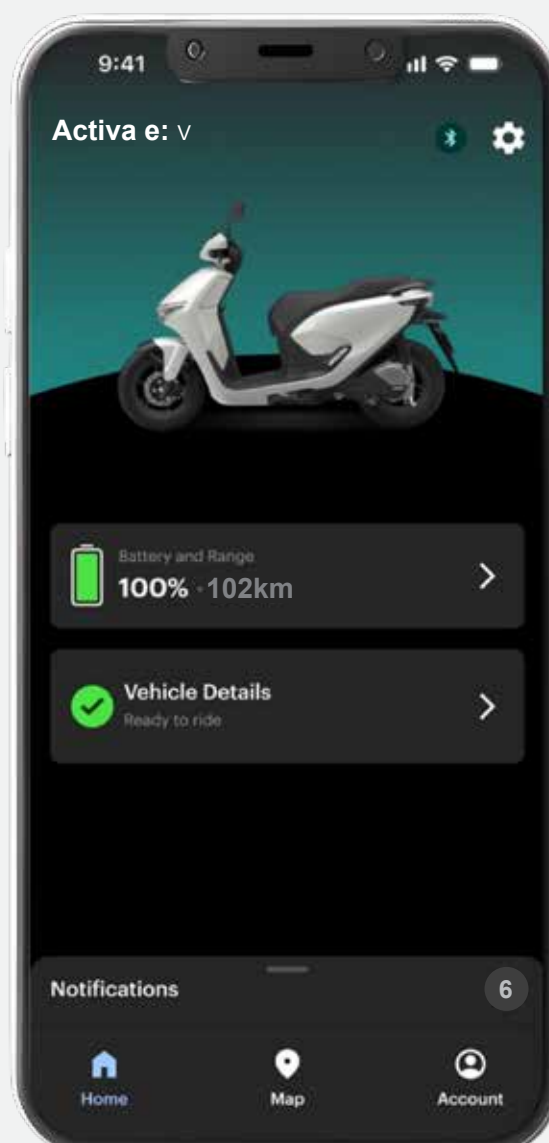

Honda  
**RoadSync Duo**<sup>®</sup>

Activa e: Honda RoadSync Duo<sup>®</sup> App Stay Connected, Ride Effortlessly

The Activa e: Honda RoadSync Duo<sup>®</sup> App unites your smartphone and Activa e: for a seamlessly connected ride.

 **Navigate\***

Easily find your way with reliable navigation.

 **Initiate Calls\***

Enjoy the seamless connectivity on the go, all the while your full focus stays on the ride.

 **Control Music\***

Play and manage your music effortlessly at your fingertips.

**Swapping Stations**  
Locate your nearest e: SWAP Stations.

**Reminders\***  
Get maintenance reminders & vehicle diagnostics.

\* This feature is available in the Activa e: Honda RoadSync Duo<sup>®</sup> variant only